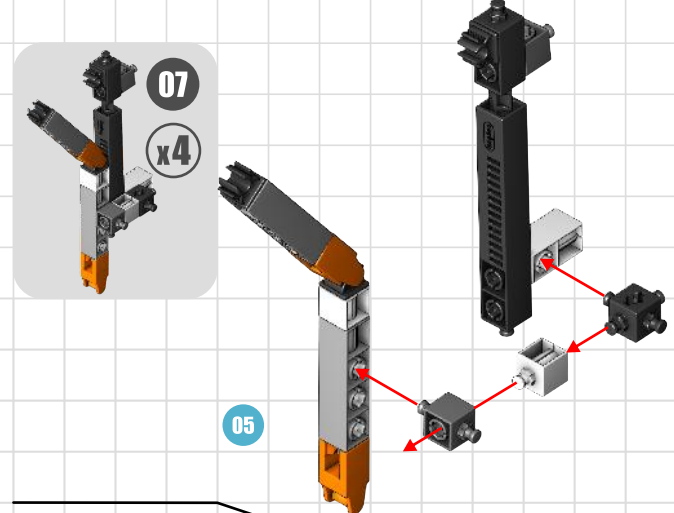

CAUTION: This set contains a string longer than 30cm (12 inches). Keep away from children under the age of 36 months. Danger of strangulation.

© Copyright Engino.net Ltd. All Rights Reserved.

Engino.net Ltd | P.O.Box 72100, 4200 Limassol, Cyprus, European Union
 Tel.: +357 25821960, Fax: +357 25821961
 Email: info@engino.com, Website: www.engino.com

WARNING:
 CHOKING HAZARD - Small parts.
 Not for children under 3 yrs.

ARCHITECTURE SET
 EIFFEL TOWER & SYDNEY BRIDGE

2 models printed instructions included

3D interactive instructions to download on your smart device

2 models to build

8-16+

Building Instructions

01

02