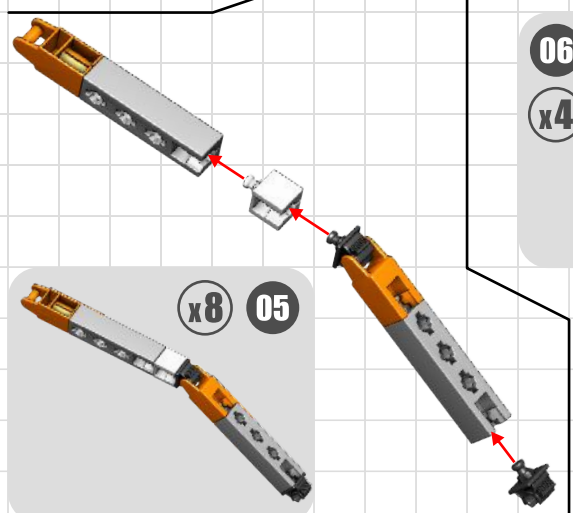

Building Instructions

01