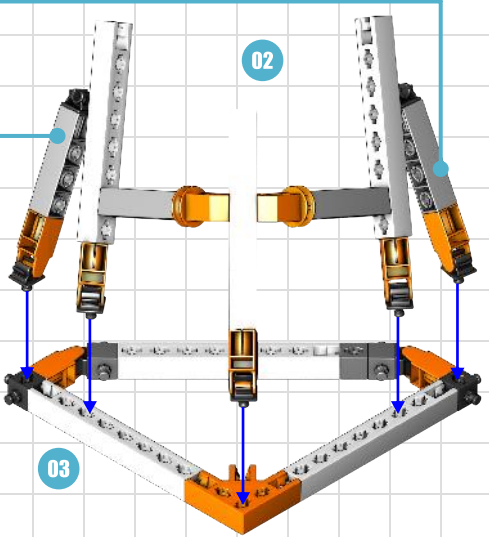

CAUTION: This set contains a string longer than 30cm (12 inches). Keep away from children under the age of 36 months. Danger of strangulation.

© Copyright Engino.net Ltd. All Rights Reserved.

Engino.net Ltd | P.O.Box 72100, 4200 Limassol, Cyprus, European Union
 Tel.: +357 25821960, Fax: +357 25821961
 Email: info@engino.com, Website: www.engino.com

WARNING:
 CHOKING HAZARD - Small parts.
 Not for children under 3 yrs.

ARCHITECTURE SET
 EIFFEL TOWER & SYDNEY BRIDGE

2 models printed instructions included

3D interactive instructions to download on your smart device

2 models to build

8-16+

Building Instructions

01

02