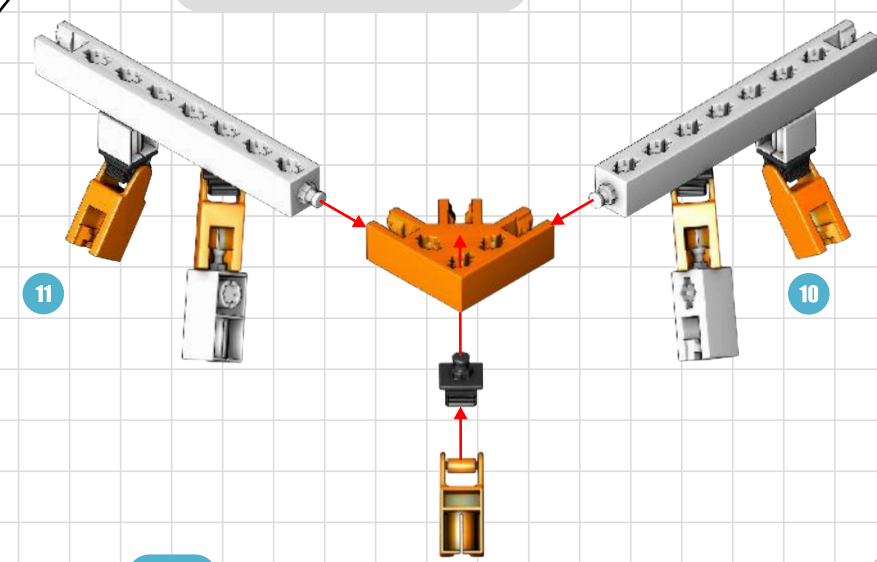

CAUTION: This set contains a string longer than 30cm (12 inches). Keep away from children under the age of 36 months. Danger of strangulation.

© Copyright Engino.net Ltd. All Rights Reserved.

Engino.net Ltd | P.O.Box 72100, 4200 Limassol, Cyprus, European Union
 Tel.: +357 25821960, Fax: +357 25821961
 Email: info@engino.com, Website: www.engino.com

WARNING:
 CHOKING HAZARD - Small parts.
 Not for children under 3 yrs.

ARCHITECTURE SET
 EIFFEL TOWER & SYDNEY BRIDGE

2 models printed instructions included

3D interactive instructions to download on your smart device

2 models to build

8-16+

Building Instructions

01

02