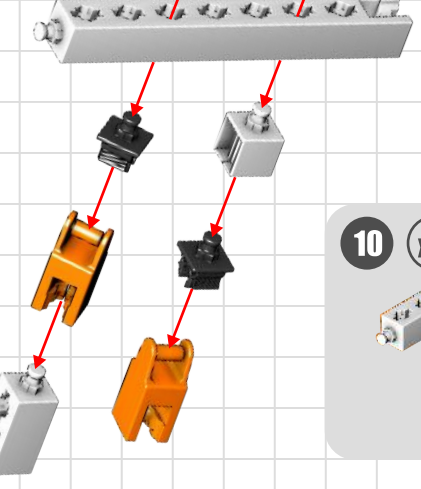

CAUTION: This set contains a string longer than 30cm (12 inches). Keep away from children under the age of 36 months. Danger of strangulation.

© Copyright Engino.net Ltd. All Rights Reserved.

Engino.net Ltd | P.O.Box 72100, 4200 Limassol, Cyprus, European Union
 Tel.: +357 25821960, Fax: +357 25821961
 Email: info@engino.com, Website: www.engino.com

WARNING:
 CHOKING HAZARD - Small parts.
 Not for children under 3 yrs.

ARCHITECTURE SET
 EIFFEL TOWER & SYDNEY BRIDGE

2 models printed instructions included

3D interactive instructions to download on your smart device

2 models to build

8-16+

Building Instructions

01

02