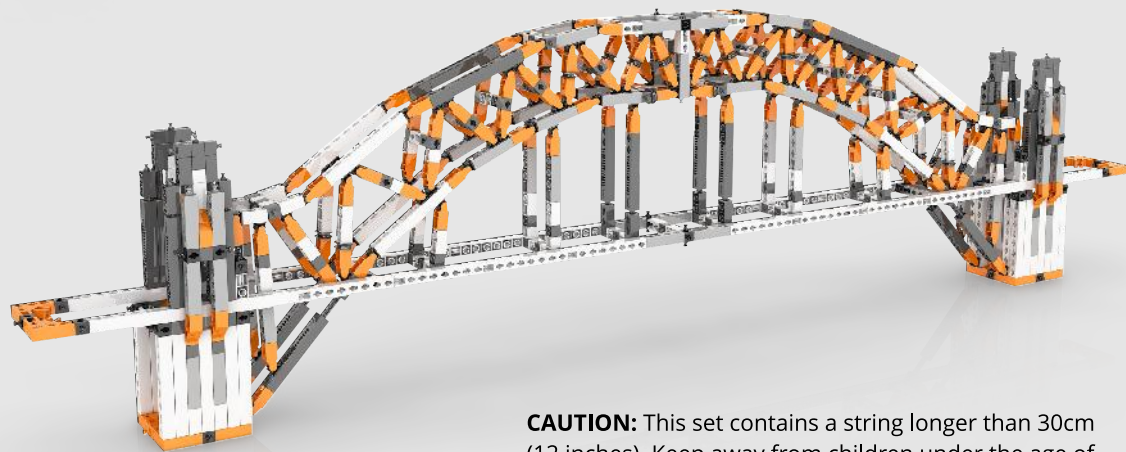

CAUTION: This set contains a string longer than 30cm (12 inches). Keep away from children under the age of 36 months. Danger of strangulation.

© Copyright Engino.net Ltd. All Rights Reserved.

Engino.net Ltd | P.O.Box 72100, 4200 Limassol, Cyprus, European Union
 Tel.: +357 25821960, Fax: +357 25821961
 Email: info@engino.com, Website: www.engino.com

WARNING:
 CHOKING HAZARD - Small parts.
 Not for children under 3 yrs.

ARCHITECTURE SET
 EIFFEL TOWER & SYDNEY BRIDGE

2 models printed instructions included

3D interactive instructions to download on your smart device