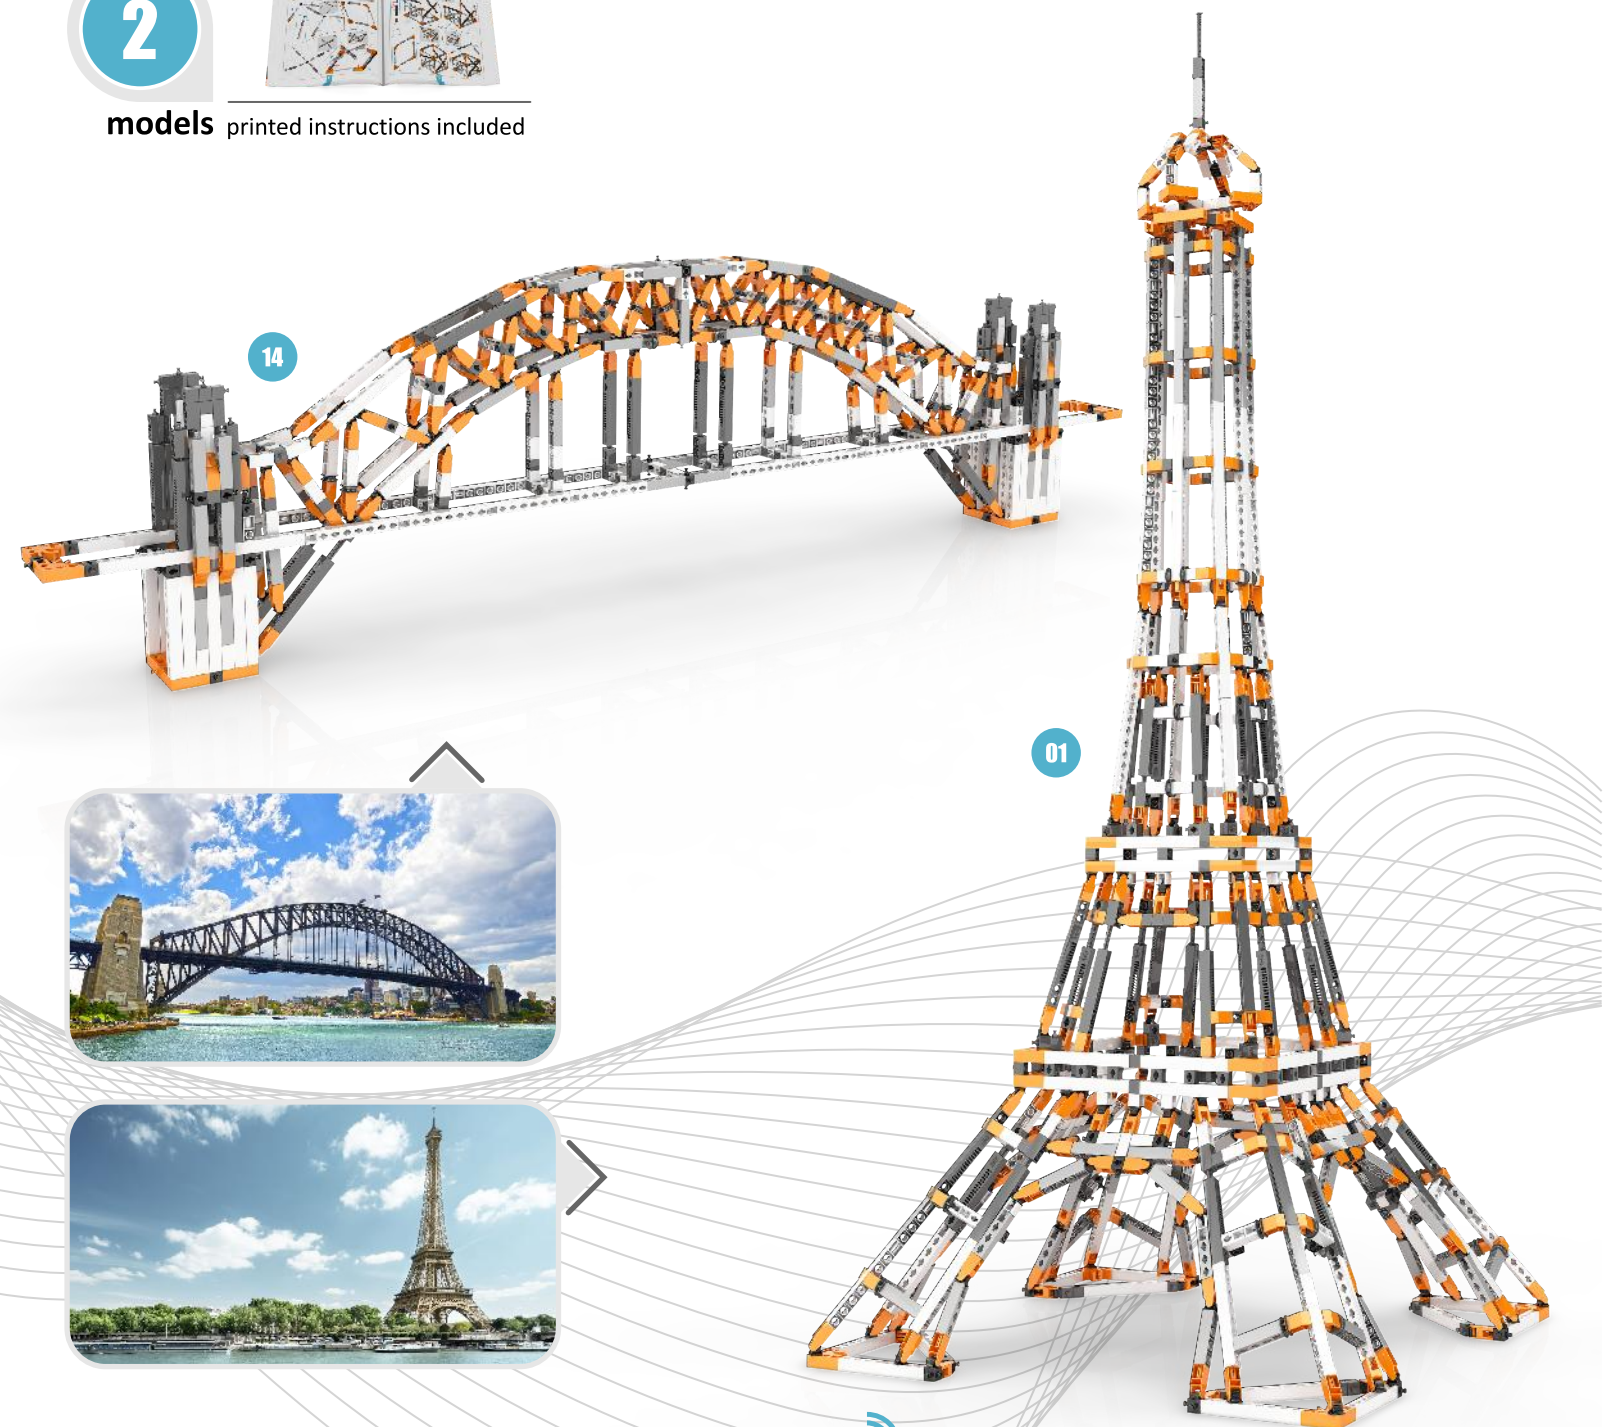

WARNING:
 CHOKING HAZARD - Small parts.
 Not for children under 3 yrs.

ARCHITECTURE SET
 EIFFEL TOWER & SYDNEY BRIDGE

2 models printed instructions included

3D interactive instructions to download on your smart device