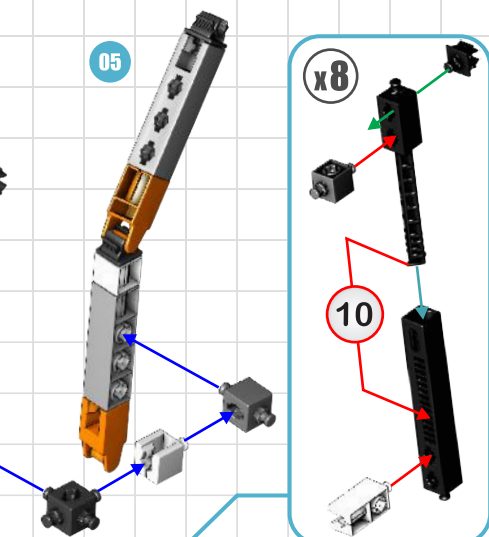

CAUTION: This set contains a string longer than 30cm (12 inches). Keep away from children under the age of 36 months. Danger of strangulation.

© Copyright Engino.net Ltd. All Rights Reserved.

Engino.net Ltd | P.O.Box 72100, 4200 Limassol, Cyprus, European Union
 Tel.: +357 25821960, Fax: +357 25821961
 Email: info@engino.com, Website: www.engino.com

WARNING:
 CHOKING HAZARD - Small parts.
 Not for children under 3 yrs.

ARCHITECTURE SET
 EIFFEL TOWER & SYDNEY BRIDGE

2 models printed instructions included

3D interactive instructions to download on your smart device

2 models to build

8-16+

Building Instructions

01

02