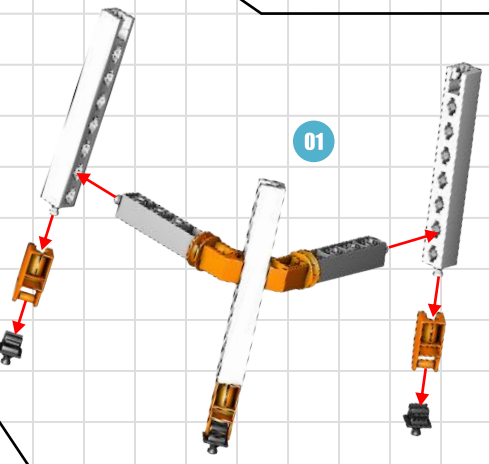

CAUTION: This set contains a string longer than 30cm (12 inches). Keep away from children under the age of 36 months. Danger of strangulation.

© Copyright Engino.net Ltd. All Rights Reserved.

Engino.net Ltd | P.O.Box 72100, 4200 Limassol, Cyprus, European Union
 Tel.: +357 25821960, Fax: +357 25821961
 Email: info@engino.com, Website: www.engino.com

WARNING:
 CHOKING HAZARD - Small parts.
 Not for children under 3 yrs.

ARCHITECTURE SET
 EIFFEL TOWER & SYDNEY BRIDGE

2 models printed instructions included

3D interactive instructions to download on your smart device

2 models to build

8-16+

Building Instructions

01

02