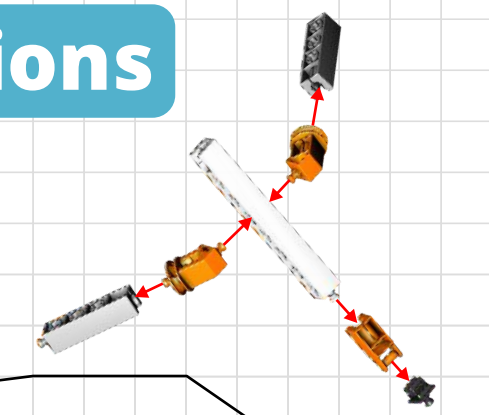

WARNING:
 CHOKING HAZARD - Small parts.
 Not for children under 3 yrs.

ARCHITECTURE SET
 EIFFEL TOWER & SYDNEY BRIDGE

2 models printed instructions included

3D interactive instructions to download on your smart device

2 models to build

8-16+

Building Instructions

01

02