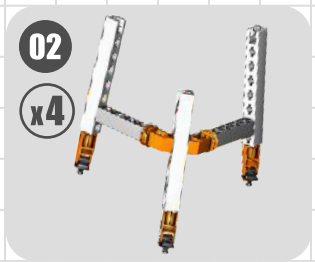

Building Instructions

01