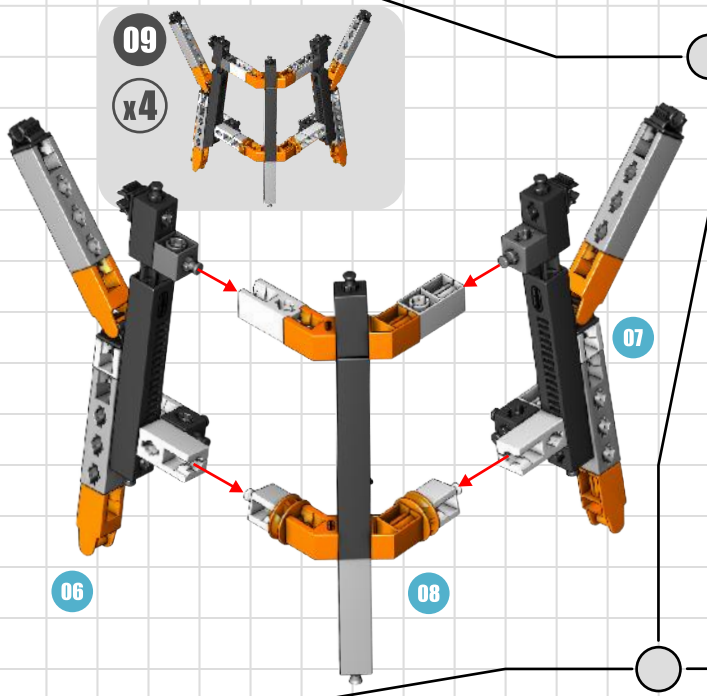

CAUTION: This set contains a string longer than 30cm (12 inches). Keep away from children under the age of 36 months. Danger of strangulation.

© Copyright Engino.net Ltd. All Rights Reserved.

Engino.net Ltd | P.O.Box 72100, 4200 Limassol, Cyprus, European Union
 Tel.: +357 25821960, Fax: +357 25821961
 Email: info@engino.com, Website: www.engino.com

WARNING:
 CHOKING HAZARD - Small parts.
 Not for children under 3 yrs.

ARCHITECTURE SET
 EIFFEL TOWER & SYDNEY BRIDGE

2 models printed instructions included

3D interactive instructions to download on your smart device

2 models to build

8-16+

Building Instructions

01

02