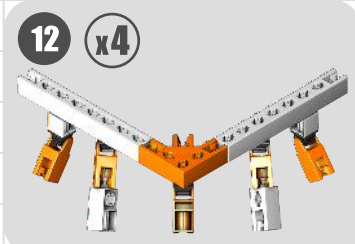

Building Instructions

01

02