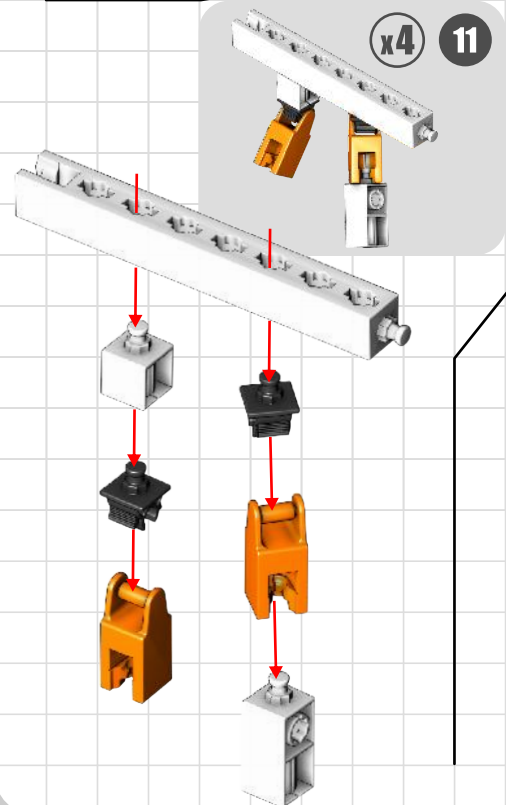

CAUTION: This set contains a string longer than 30cm (12 inches). Keep away from children under the age of 36 months. Danger of strangulation.

© Copyright Engino.net Ltd. All Rights Reserved.

Engino.net Ltd | P.O.Box 72100, 4200 Limassol, Cyprus, European Union
 Tel.: +357 25821960, Fax: +357 25821961
 Email: info@engino.com, Website: www.engino.com

WARNING:
 CHOKING HAZARD - Small parts.
 Not for children under 3 yrs.

ARCHITECTURE SET
 EIFFEL TOWER & SYDNEY BRIDGE

2 models printed instructions included

3D interactive instructions to download on your smart device

2 models to build

8-16+

Building Instructions

01

02