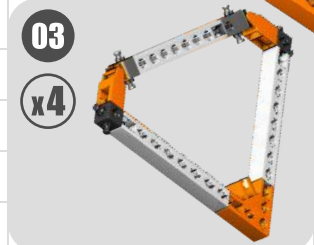

Building Instructions

01