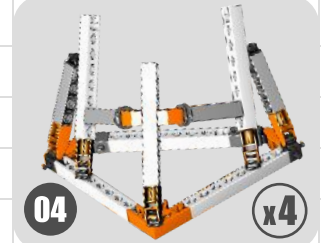

Building Instructions

01