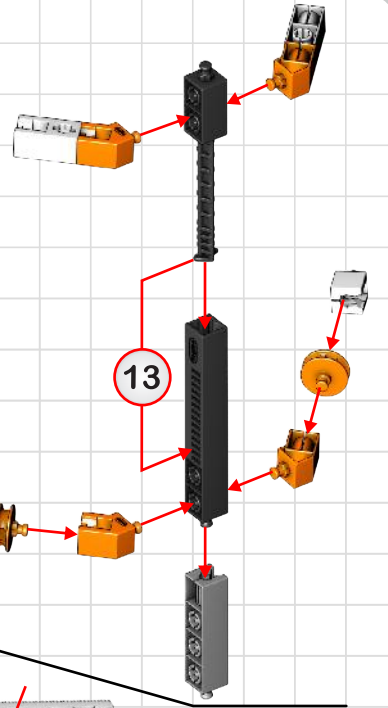

CAUTION: This set contains a string longer than 30cm (12 inches). Keep away from children under the age of 36 months. Danger of strangulation.

© Copyright Engino.net Ltd. All Rights Reserved.

Engino.net Ltd | P.O.Box 72100, 4200 Limassol, Cyprus, European Union
 Tel.: +357 25821960, Fax: +357 25821961
 Email: info@engino.com, Website: www.engino.com

WARNING:
 CHOKING HAZARD - Small parts.
 Not for children under 3 yrs.

ARCHITECTURE SET
 EIFFEL TOWER & SYDNEY BRIDGE

2 models printed instructions included

3D interactive instructions to download on your smart device

2 models to build

8-16+

Building Instructions

01

02