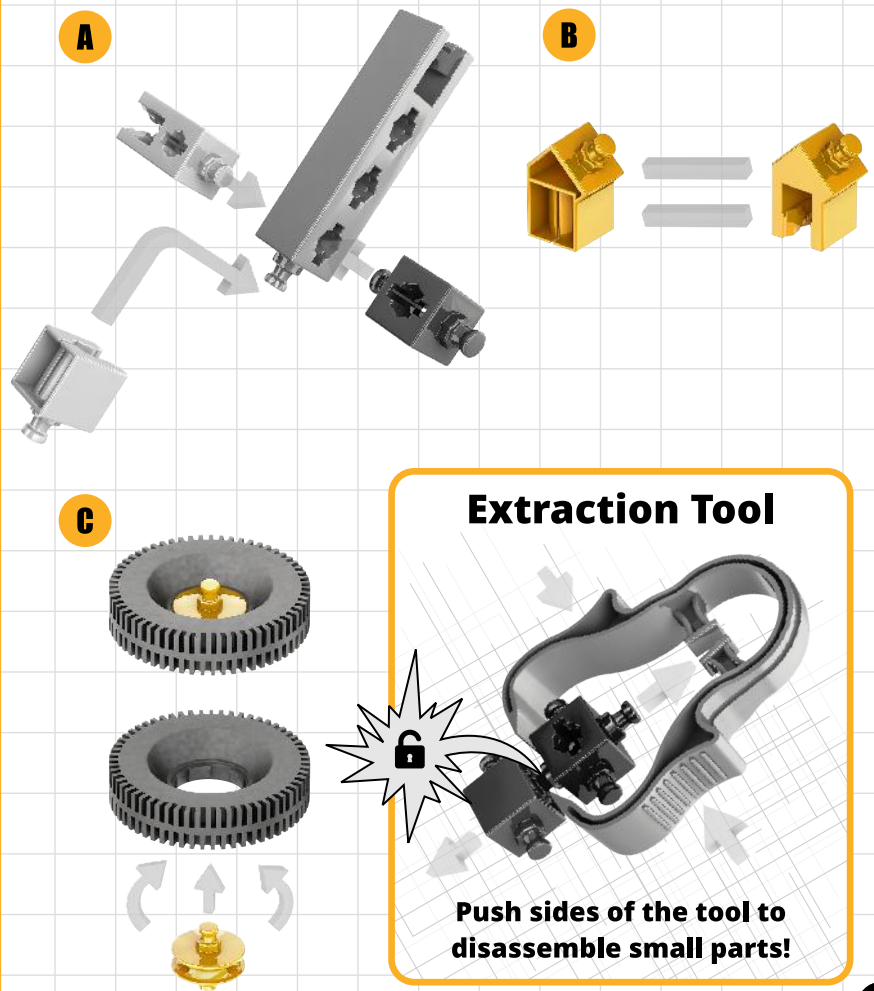

Bill of materials

- x1 [Yellow Technic 1x3 Corner]
- x2 [Grey Technic 1x3 Technic Pin]
- x12 [Grey Technic 1x3 Technic Pin]
- x20 [Yellow Technic 1x3 Technic Pin]
- x18 [Grey Technic 1x3 Technic Pin]
- x37 [Grey Technic 1x3 Technic Pin]
- x55 [Grey Technic 1x3 Technic Pin]
- x24 [Grey Technic 1x3 Technic Pin]
- x2 [Yellow Technic 1x3 Technic Pin]
- x4 [Grey Technic 1x3 Technic Pin]
- x1 [Grey Technic 1x3 Technic Pin]
- x1 [Grey Technic 1x3 Technic Pin]
- x1 [Grey Technic 1x3 Technic Pin]
- x27 [Yellow Technic 1x3 Technic Pin]
- x12 [Yellow Technic 1x3 Technic Pin]
- x31 [Yellow Technic 1x3 Technic Pin]
- x27 [Grey Technic 1x3 Technic Pin]
- x1 [Grey Technic 1x3 Technic Pin]
- x2 [Yellow Technic 1x3 Technic Pin]
- x2 [Grey Technic 1x3 Technic Pin]
- x2 [Grey Technic 1x3 Technic Pin]
- x1 [Grey Technic 1x3 Technic Pin]
- x1 [Grey Technic 1x3 Technic Pin]
- x1 [Grey Technic 1x3 Technic Pin]
- x1 [Grey Technic 1x3 Technic Pin]
- x1 [Grey Technic 1x3 Technic Pin]

WARNING:
CHOKING HAZARD—Small parts.
Not for children under 3 yrs.

2 printed instructions (included)

1 online 3D instructions

Product code: JCB30

Building Tips

Extraction Tool

Push sides of the tool to disassemble small parts!

Free App

Download the app to discover step-by-step instructions in 3D view!

Engino kidCAD (3D Viewer) app:

01

Building Instructions

01

01

03