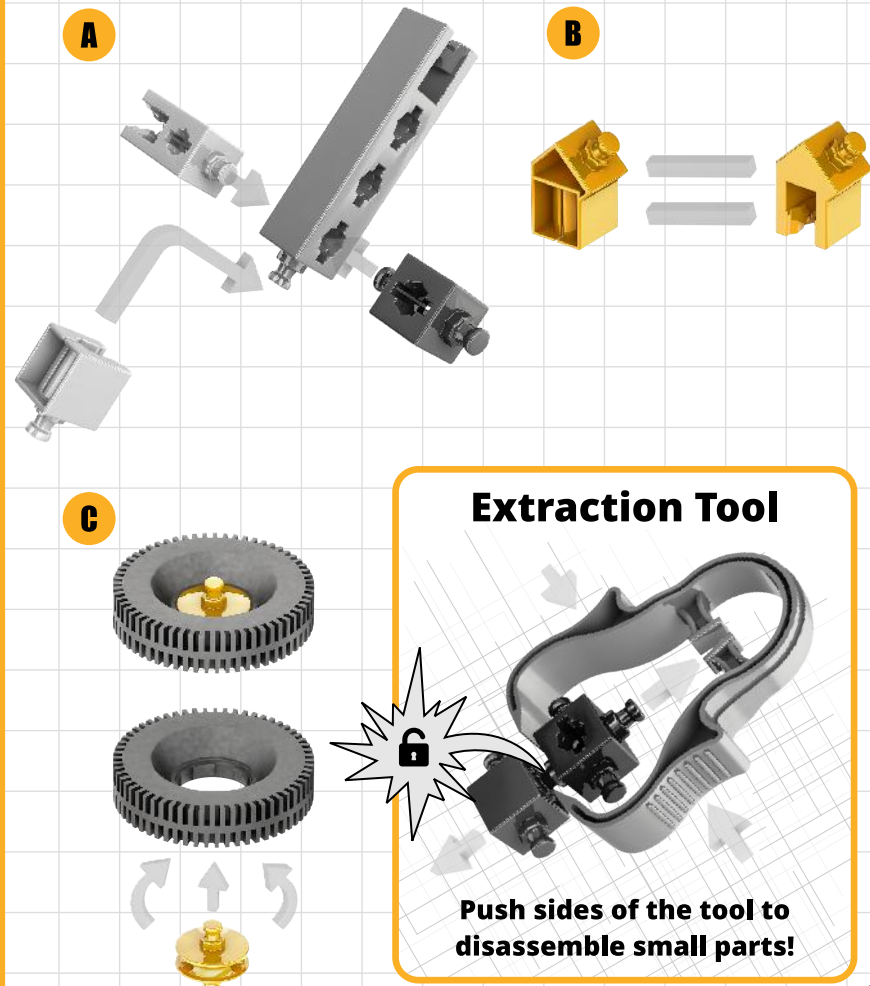

Engino.net Ltd,
P.O.Box 72100, 4200, Limassol
Cyprus, European Union
Tel.: +357 25821960
Fax: +357 25821961
Email: info@engino.com

WARNING:
CHOKING HAZARD—Small parts.
Not for children under 3 yrs.

Product code: **JCB20**

2 printed instructions (included)

1 online 3D instructions

Building Tips

Free App

Download the app to discover step-by-step instructions in 3D view!

Engino kidCAD (3D Viewer) app:

01

Building Instructions