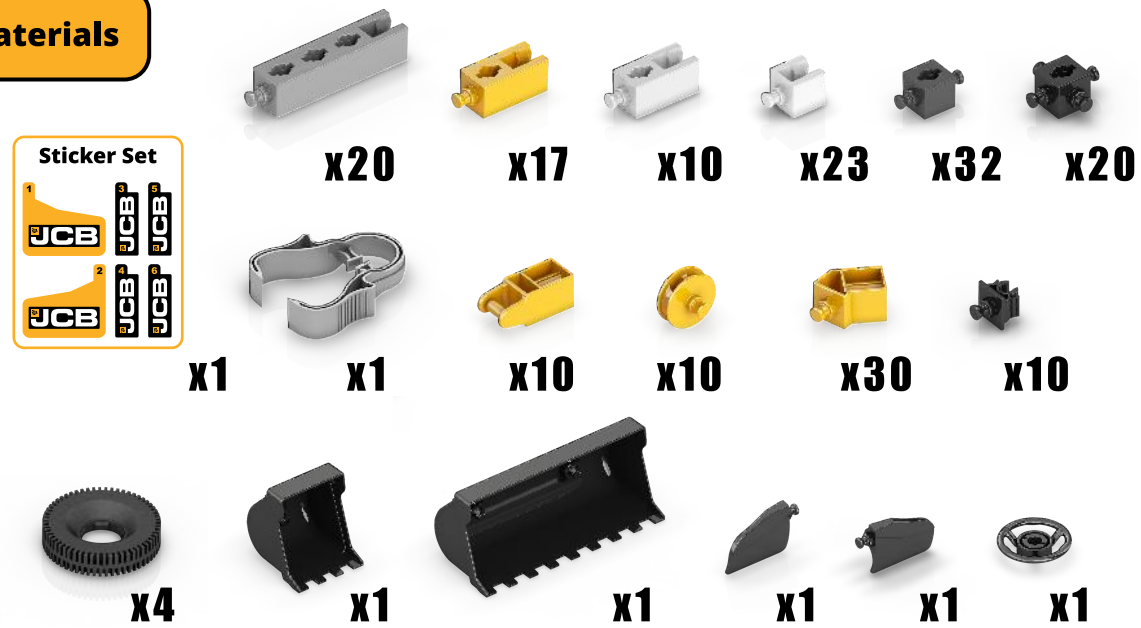

Bill of materials