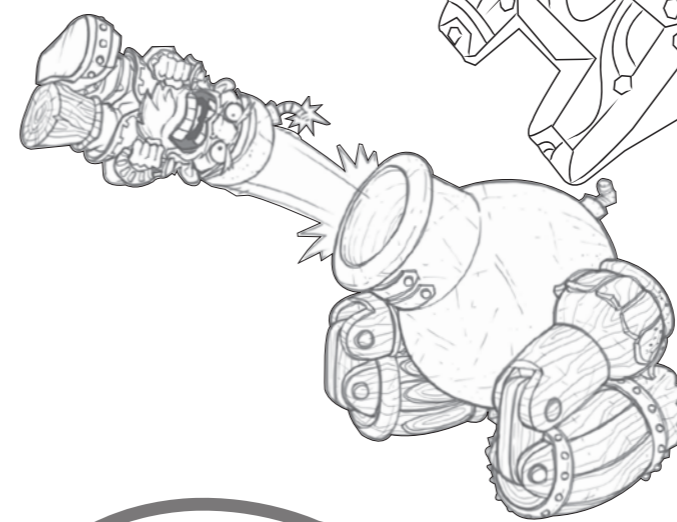

THE BASHERS WANT TO BE BETTER BUILDERS BUT THEIR MISCHIEVOUS NATURE GETS IN THE WAY. THE BASHERS TRANSFORM INTO DEMOLISHING TOOLS!

Captain Cannonblast™

Crow DeBar™

Sledge Hammerfist™

Wreckin', The Ball-Bariah™

BUILD YOUR KINGDOM!

HEX CASTLE™
Includes King Hex™

BUILD A BEAST™

Each Sold Separately

WRECKIN' ROLLER™
Includes Captain Cannonblast™

WARNING:
 CHOKING HAZARD-Toy contains a small ball & small parts. Not for children under 3 years.

WATCH US ON: **YouTube**

VISIT US AT: LittleTikes.com/KingdomBuilders

WRECKIN' ROLLER™

SKU: 647093

Ages 3+

IMPORTANT INFORMATION

- Do not play with your Wreckin' Roller™ in the street, where there is vehicular traffic or in heavily traveled areas with pedestrians.
- Do not run the roller into furniture, walls, pets, people, etc., as doing so may cause injury to the person and irreparable damage to the units.
- Do not drive through water, mud, etc.
- Do not launch cannon ball at people, pets, or their eyes.
- Keep the included accessories away from eyes and face.
- The accessories are not actual tools. This item is a toy and is intended for play purposes only.
- There are multiple ways to build your roller.
- The bolts on the accessories come attached.