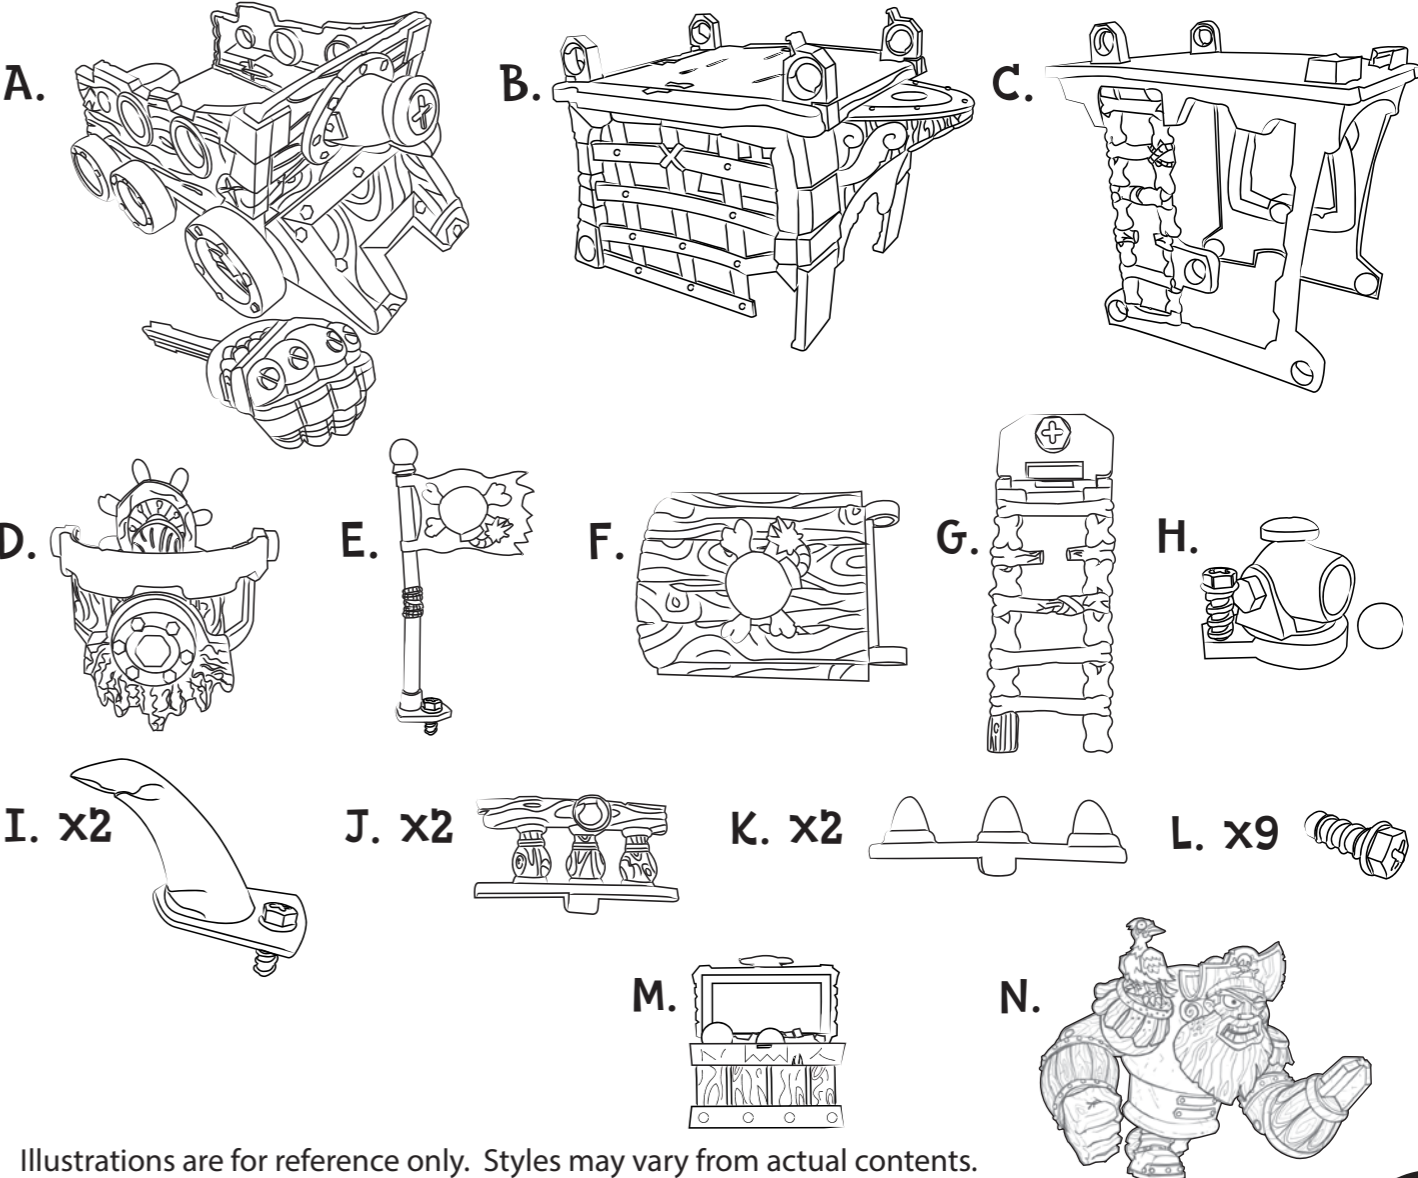

CONTENTS

Illustrations are for reference only. Styles may vary from actual contents.